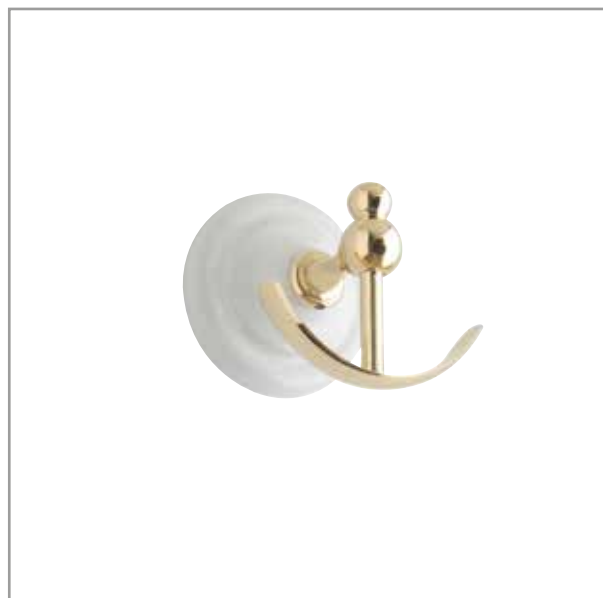

■ **ABR203.2OR** • Appendiabito doppio
oro chiaro
Porte peignoir double or clair
Wall mounted double hook light gold